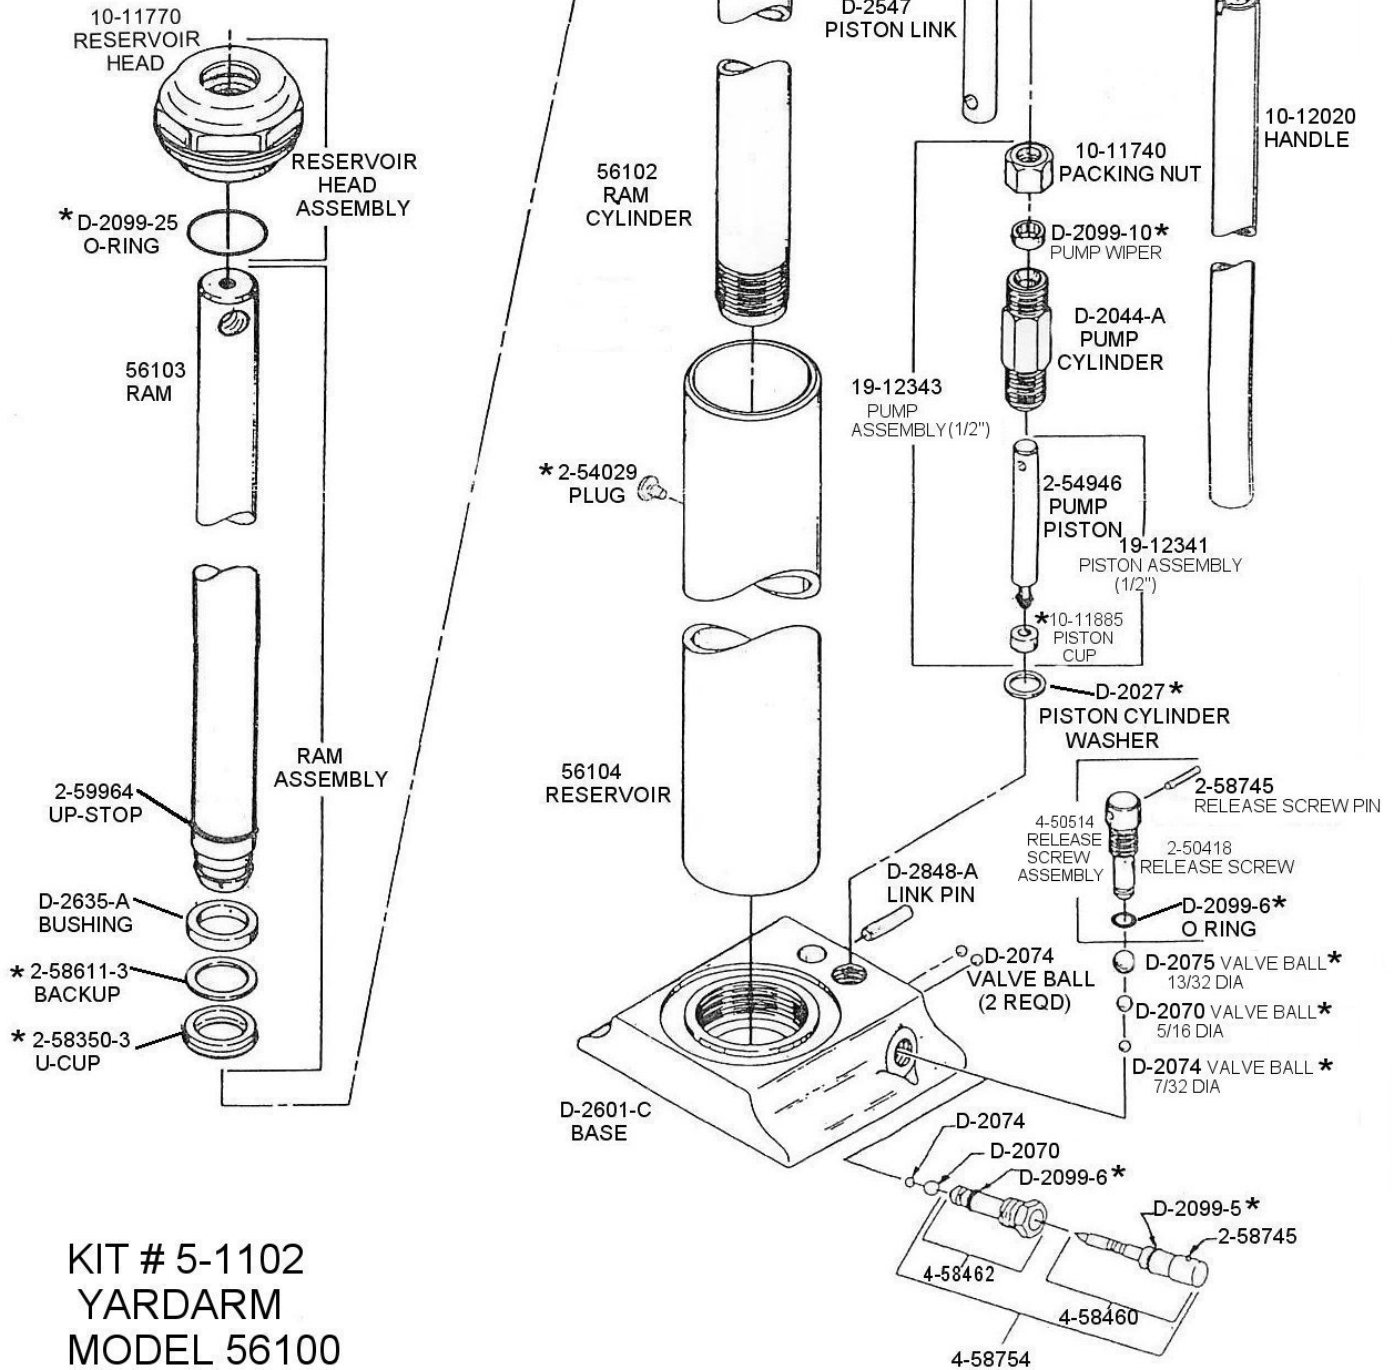

1120 SOUTH CRYSTAL AVE
 BENTON HARBOR MI 49022
 PH 269-925-7777 FAX 269-925-6656

KIT # 5-1102
 YARDARM
 MODEL 56100
 5 TON POWER UNIT

* ITEMS INCLUDED IN KIT