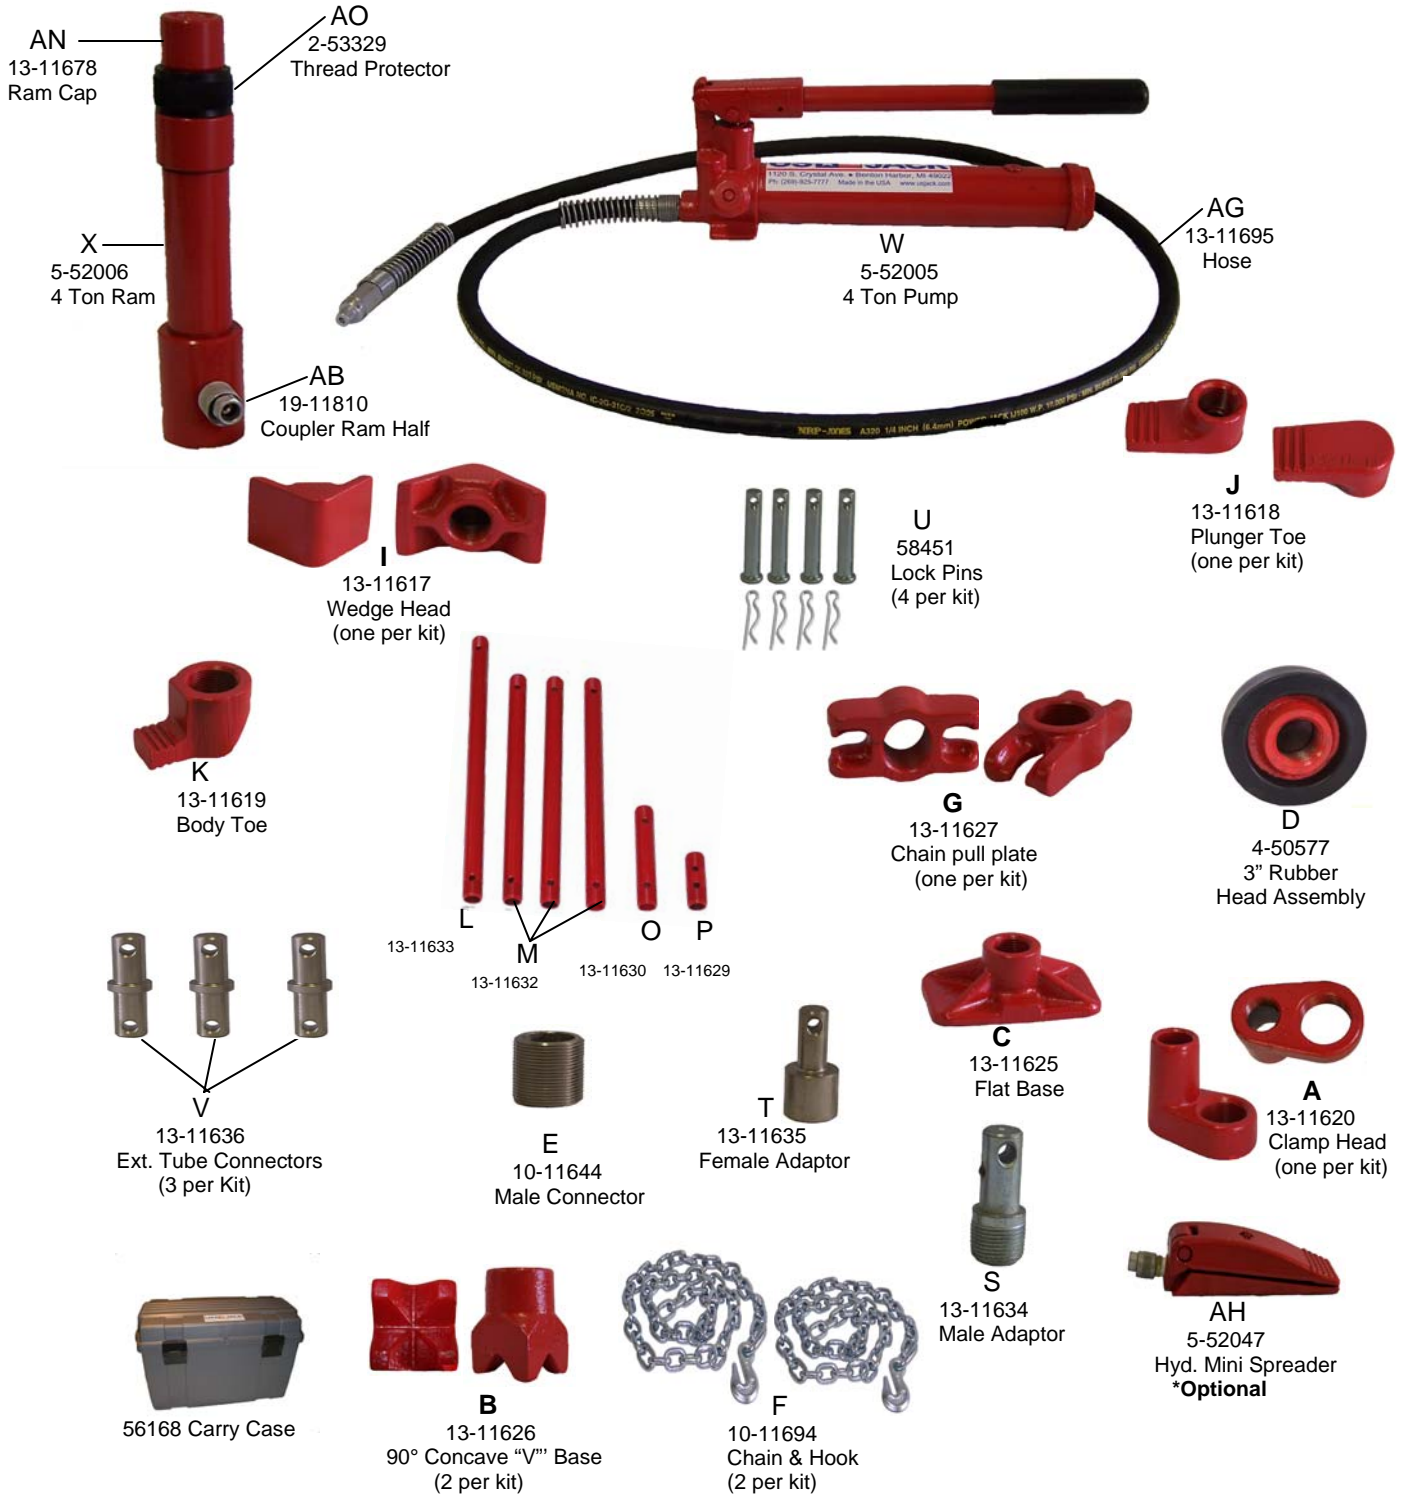

# 4 Ton Starter Kit

## Model # 5-52001

100% American Made.....with American Pride