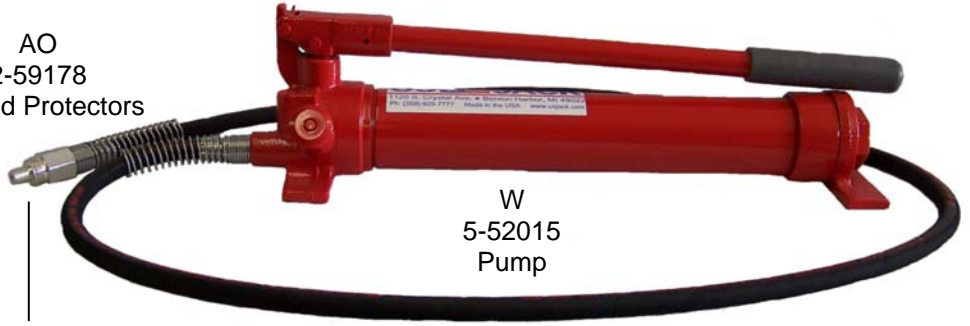

# 20 Ton Starter Kit

Model # 5-52029

AO  
2-59178  
Thread Protectors

AA  
19-11814  
Coupler Hose

AG  
13-11597  
Hose

American Made.....with American Pride