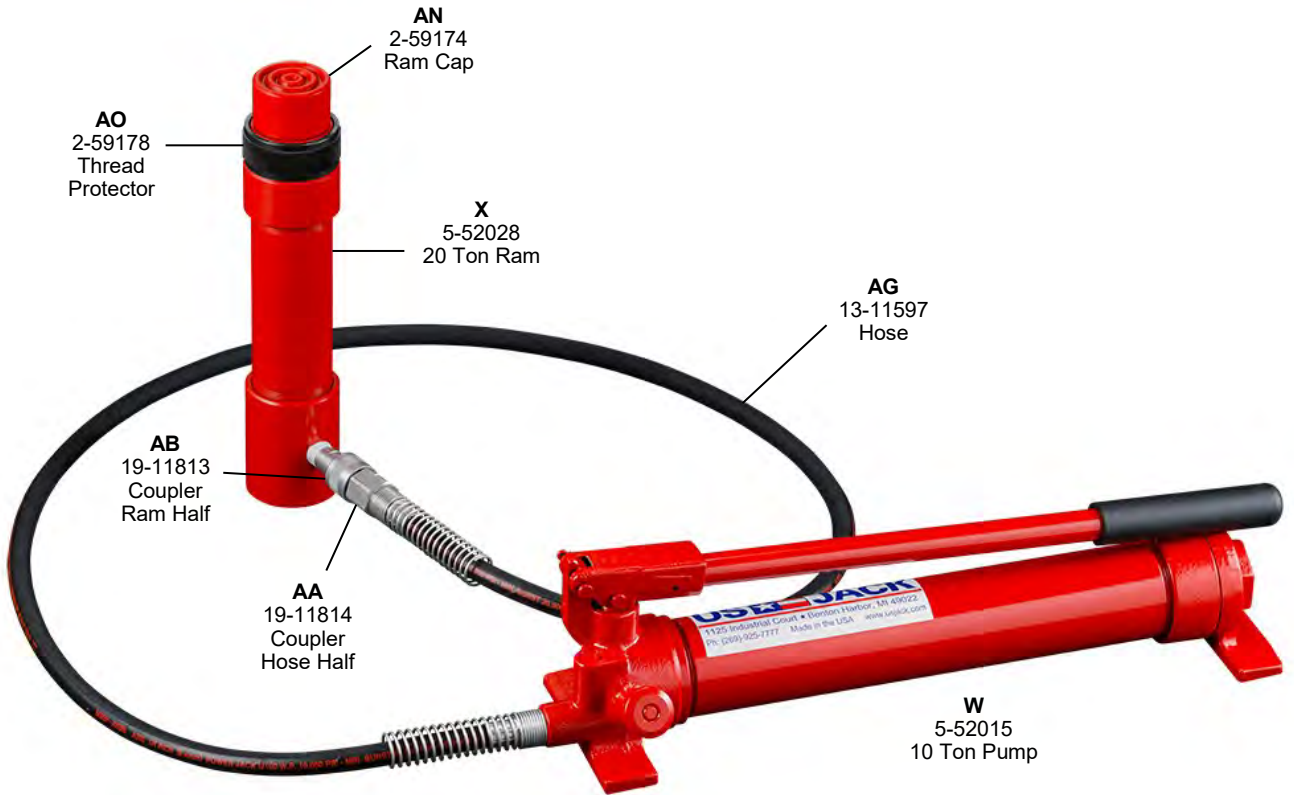

20 Ton Hydraulic Port-A-Power Starter Kit Model #: 5-52029 / 24-52029

F
4-59434
Chain & Hook
(2 per kit)

AL
4-59436
Toe Lift

AM
4-59435
Coupling
(2 per kit)

G
4-59427
Chain Pull Plate
(1 per kit)

AK
4-59429
Plunger Base

AJ
4-59431
Ram Base

59159
Metal
Carry Case

Q
4-59438 24" Ext. Tube

R
4-59440 20" Ext. Tube

N
4-59442 10" Ext. Tube
(2 per kit)